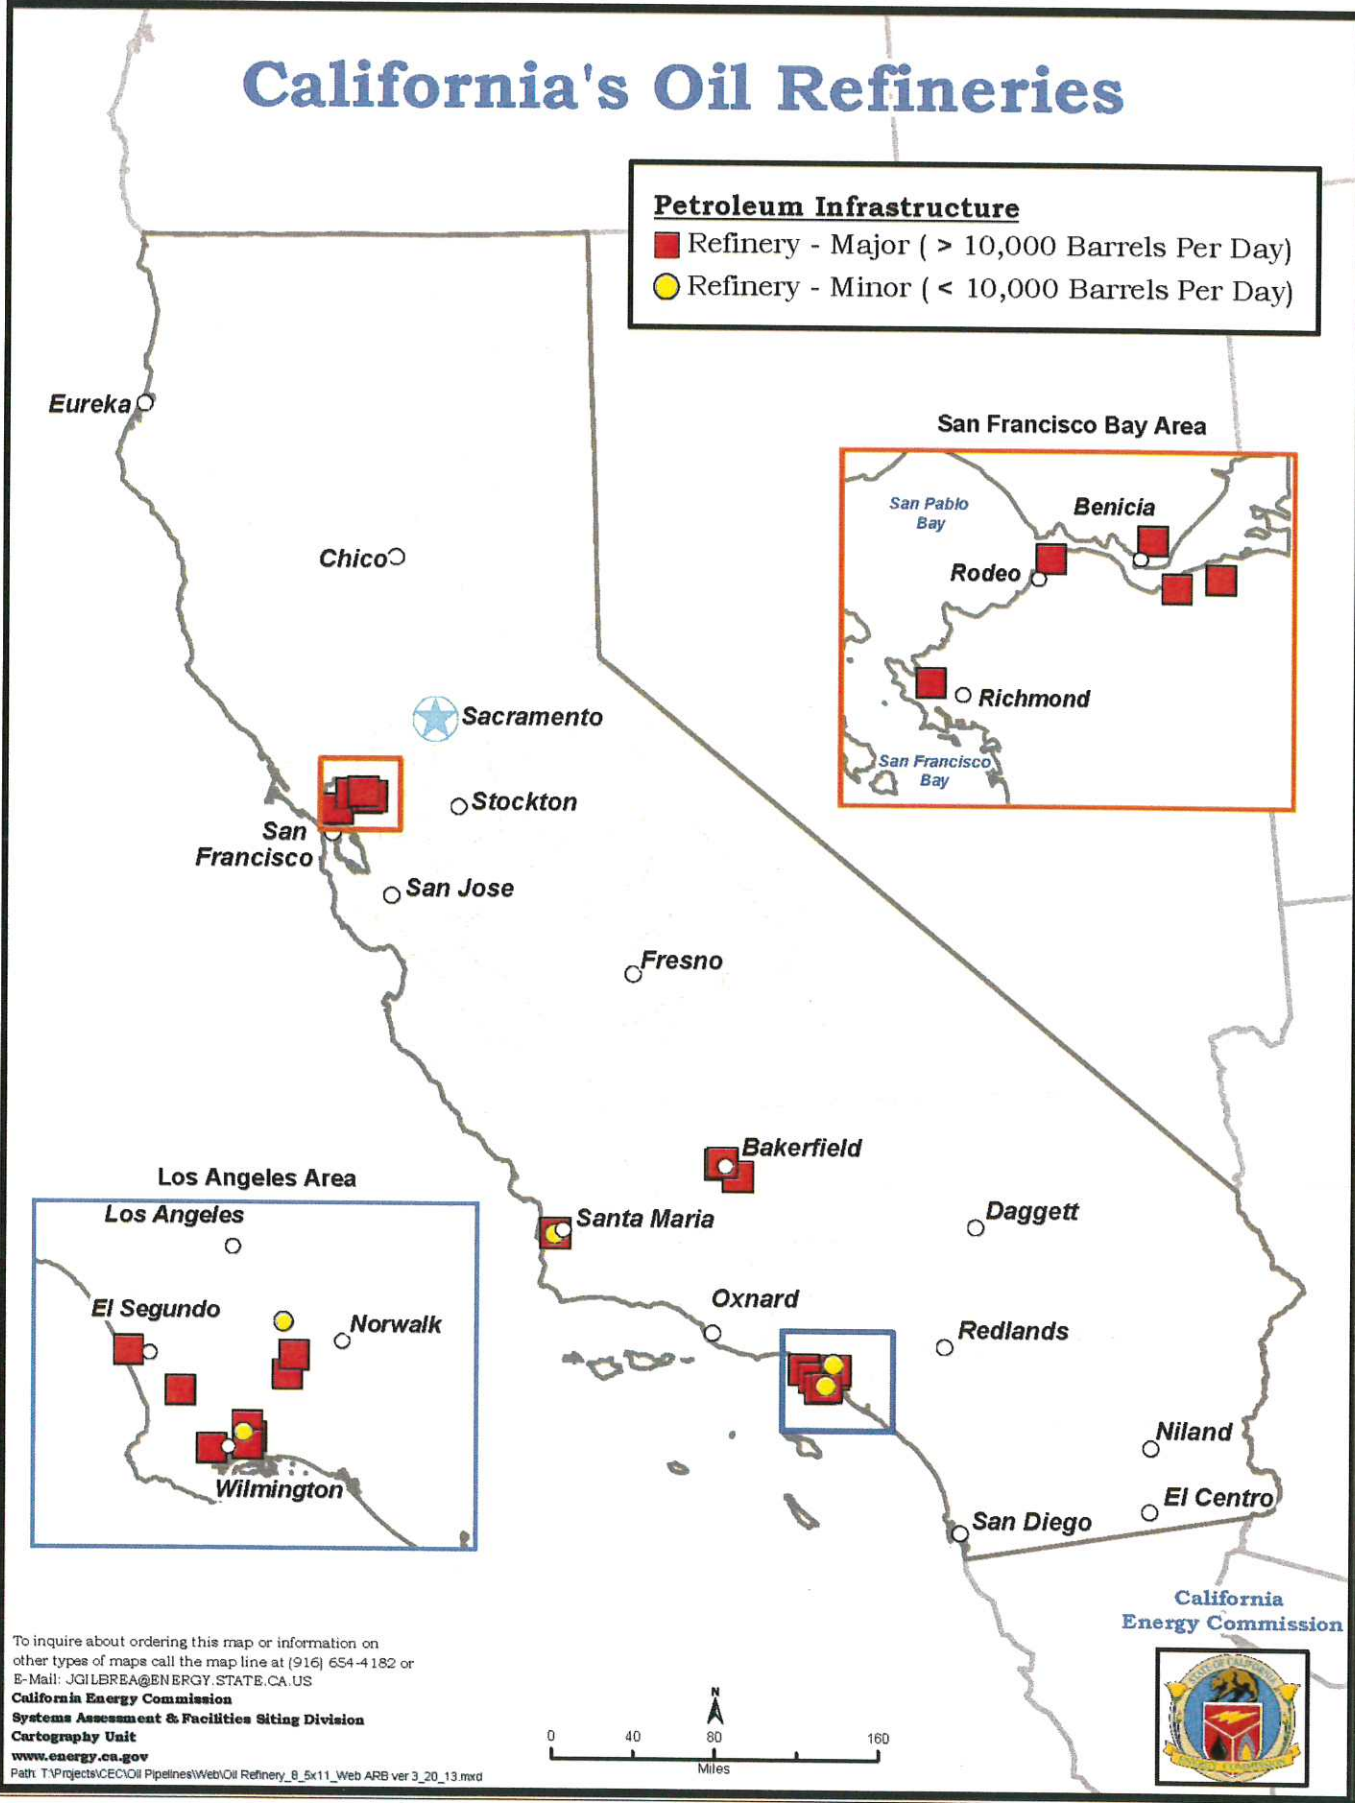

California's Oil Refineries

Petroleum Infrastructure

- Refinery - Major (> 10,000 Barrels Per Day)
- Refinery - Minor (< 10,000 Barrels Per Day)

To inquire about ordering this map or information on other types of maps call the map line at (916) 654-4182 or E-Mail: JGILBRE@ENERGY.STATE.CA.US
California Energy Commission
Systems Assessment & Facilities Siting Division
Cartography Unit
www.energy.ca.gov
 Path: T:\Projects\CEC\Oil Pipelines\Web\Oil Refinery_8_5x11_Web ARB ver 3_20_13.mxd